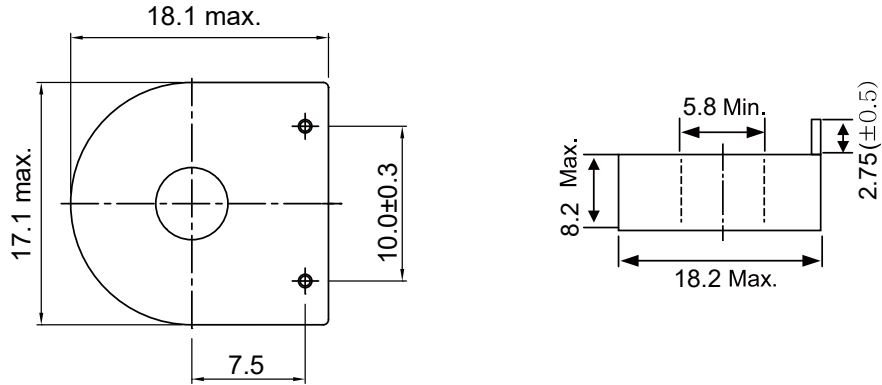

SPECIFICATION

	Commercial Grade Current Transformer
	Model No ; Ts-7P
	Type ; Standard Type

DIMENSION

CHARACTERISTICS

At 50/60Hz, 100Ω

ITEM	PROPERTY	CONDITION
CURRENT RATIO	1000:1	
RATED CURRENT	30A	
RATIO ERROR	±2.5% under	1A~30A PRIMARY RATED'S 120%

TEST DIAGRAM