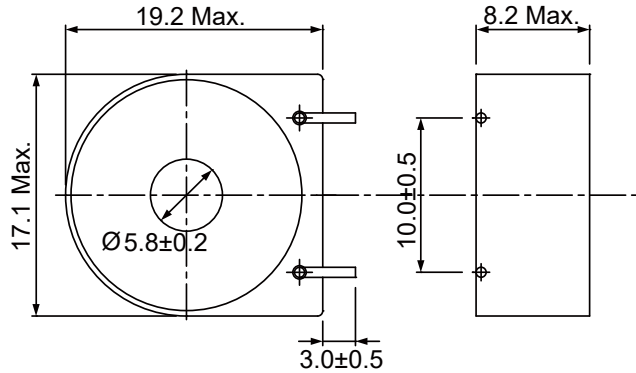

SPECIFICATION

	Commercial Grade Current Transformer
	Model No ; Ts-7V
	Type ; Standard Type

DIMENSION

CHARACTERISTICS

At 50/60Hz, 100Ω

ITEM	PROPERTY	CONDITION
CURRENT RATIO	1000:1	
RATED CURRENT	30A	
RATIO ERROR	±2.5% under	1A~30A PRIMARY RATED'S 120%

TEST DIAGRAM