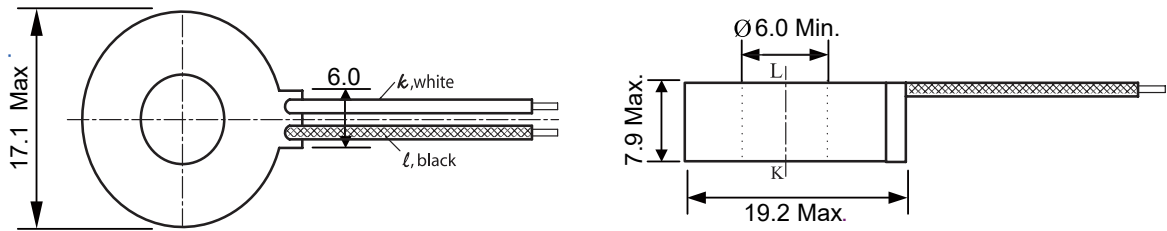

SPECIFICATION

	Commercial Grade Current Transformer
	Model No ; Ts-7W
	Type ; Standard Type

DIMENSION

CHARACTERISTICS

At 50/60Hz, 100 Ω

ITEM	PROPERTY	CONDITION
CURRENT RATIO	1000:1	
RATED CURRENT	30A	
RATIO ERROR	$\pm 2.5\%$	1A~30A PRIMARY RATED'S 120%

TEST DIAGRAM